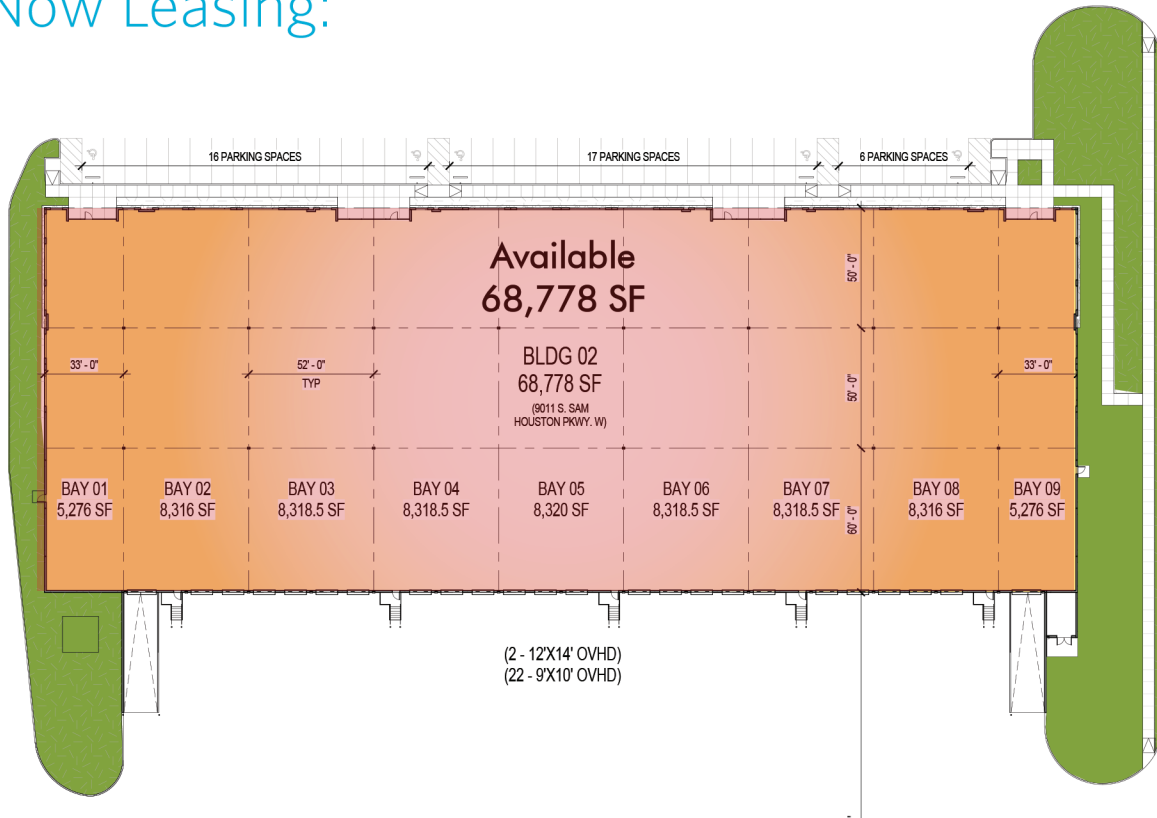

Park 8Ninety Phase I: Now Leasing:

Building 02 :
68,778 SF
68,778 SF Available (red)
Rear load
28' clear